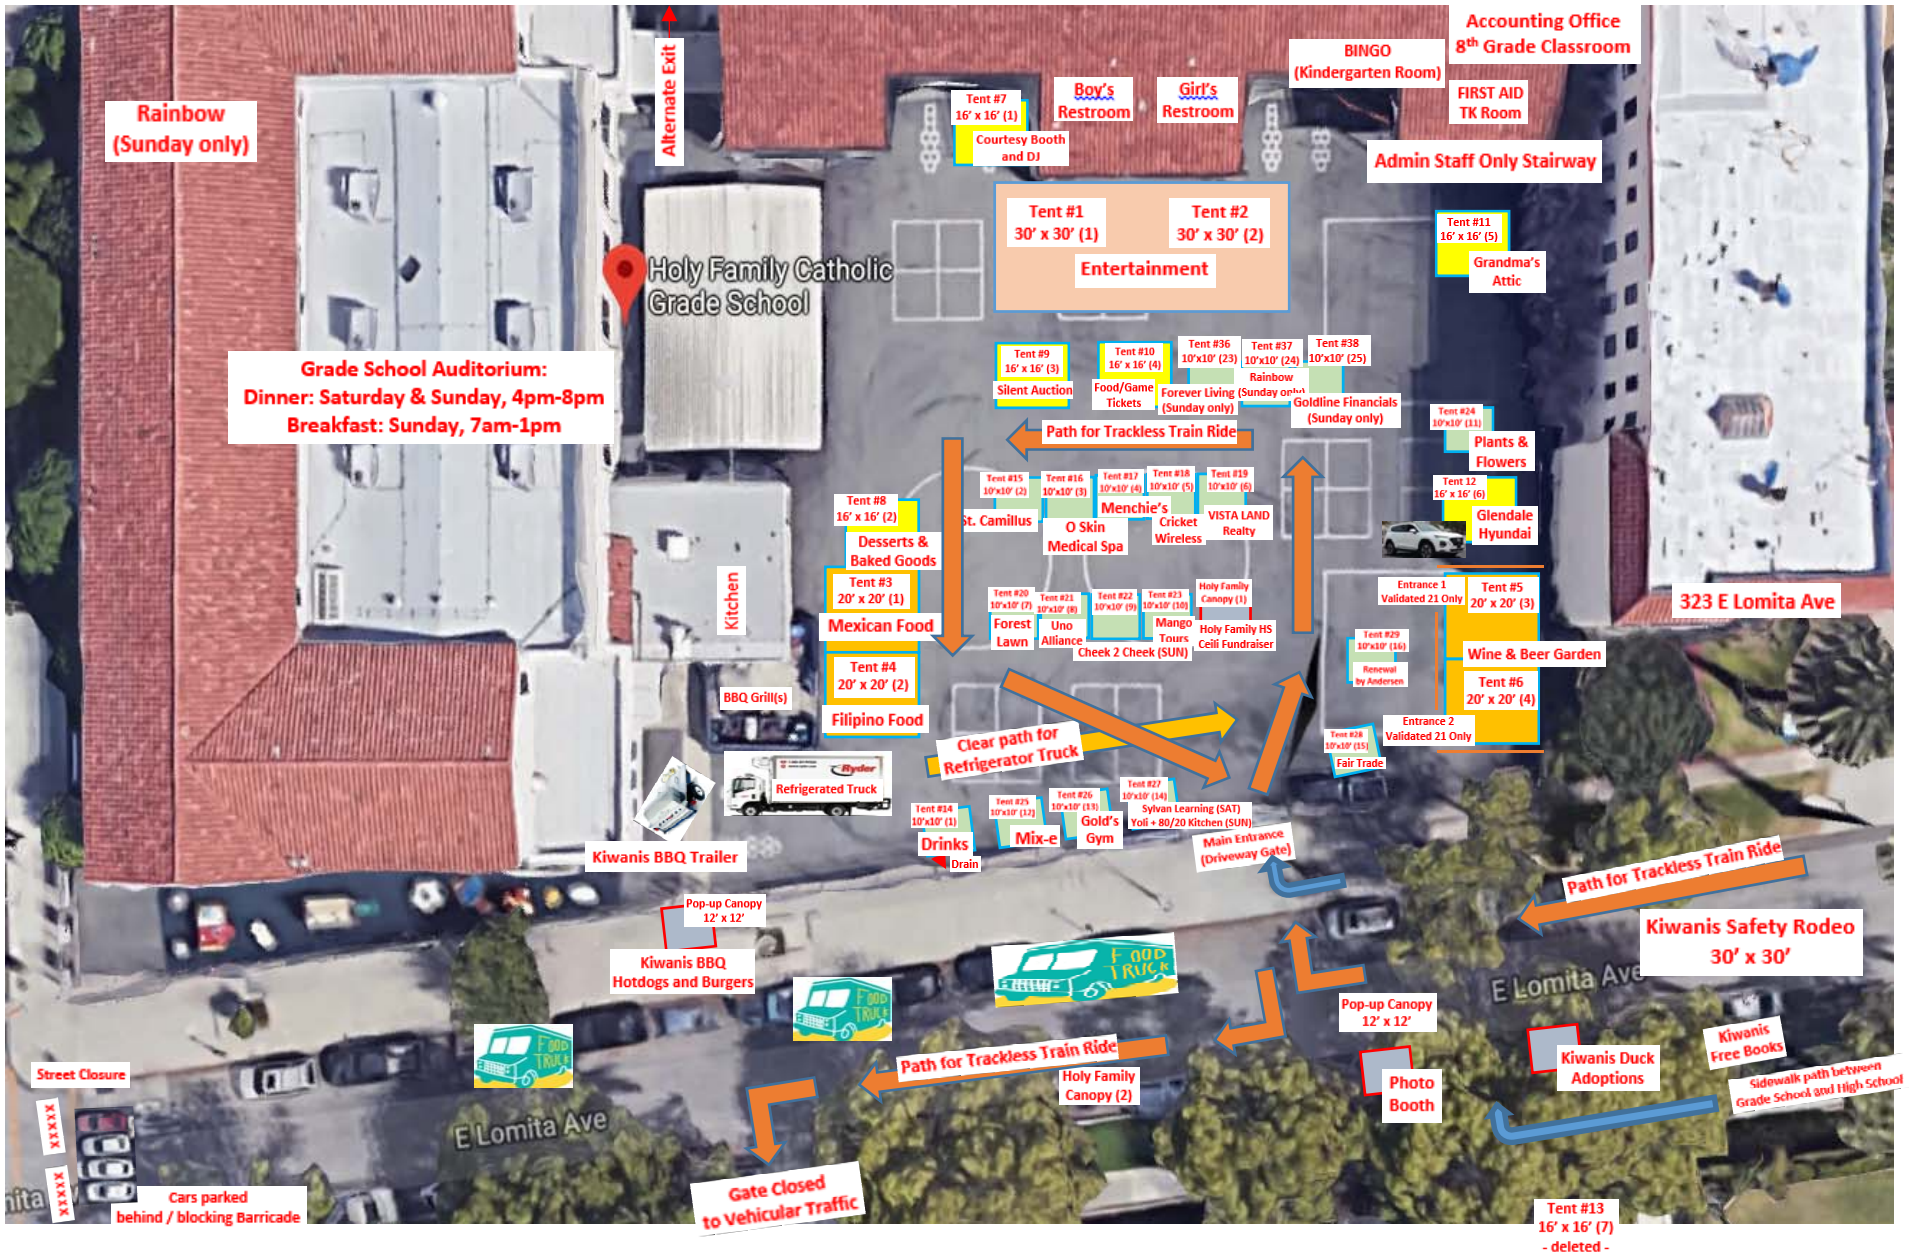

# Holy Family Parish Country Fair October 27 – 28, 2018

Location A: Holy Family Grade School Playground (400 S. Louise Street, Glendale 91205)

Tent #13  
16' x 16' (7)  
- deleted -

**Holy Family Parish Country Fair October 27 – 28, 2018**  
Street Closure on Lomita Ave between Louise Street and Glendale Ave.

# Holy Family Parish Country Fair October 27 – 28, 2018

Location: Holy Family High School Grounds (400 E. Lomita Ave, Glendale 91205)